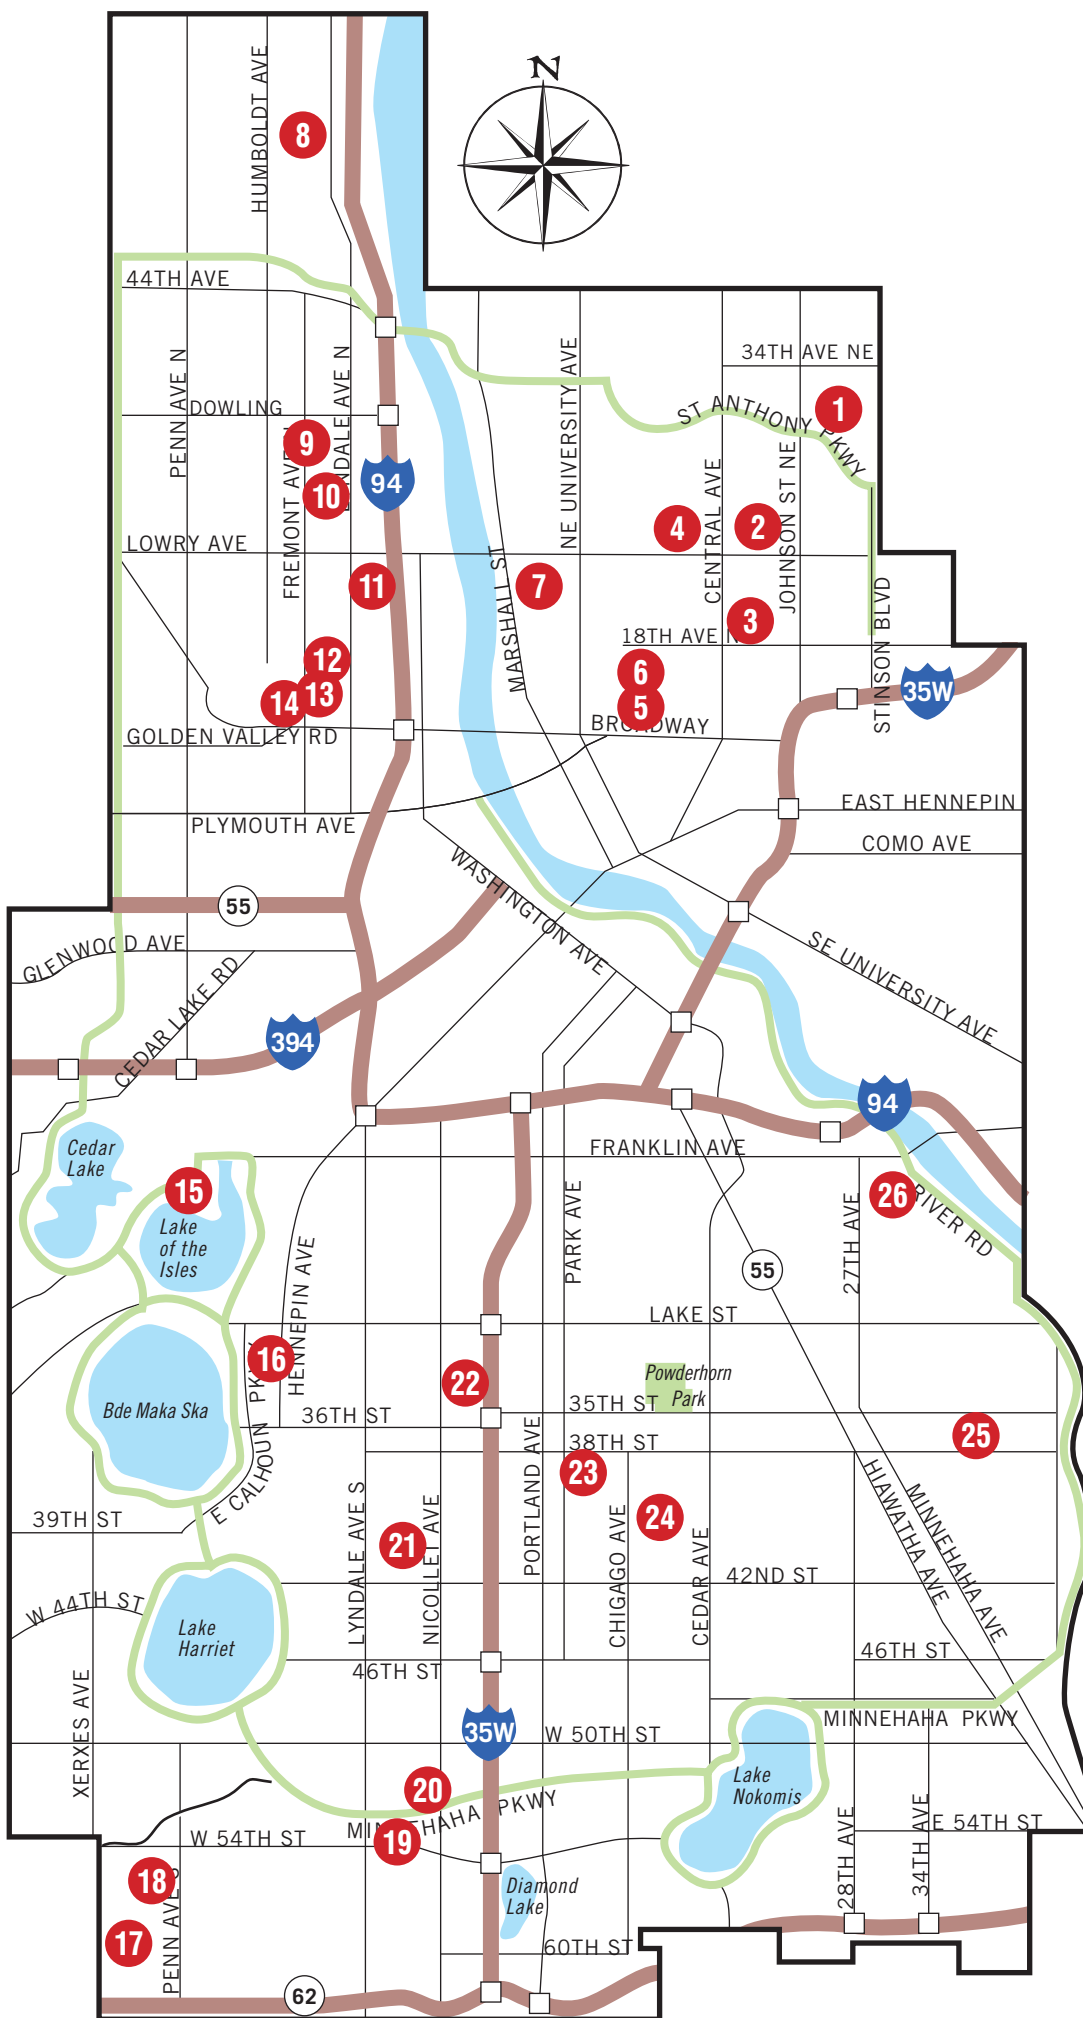

MINNEAPOLIS HOMES

- 1** 3054 Garfield St. NE 55418
North from St. Anthony Parkway, or
3 blks east on 31st Ave. NE from
Johnson St.
- 2** 2546 Fillmore St. NE 55418
North from Lowry Ave. NE on Fillmore,
between Central and Johnson
- 3** 1843 Polk St. NE 55418
North of 18th Ave. NE, 1 block east
of Central
- 4** 2505 Howard St. NE 55418
Flux Arts Building
Lowry Ave. NE between Monroe and
Madison NE, park north of building
along Howard
- 5** 1213 Adams St. NE 55413
North from Broadway St. NE
(one way north for this one block)
- 6** 1418 Adams St. NE 55413
North of #5 one block
- 7** 2227 Grand St. NE 55418
1 block south of Lowry, 1 block east of
Marshall at 23rd Ave. NE
- 8** 4831 Colfax Ave. N. 55430
Half block south of Bohanon Park (49th
Ave.) between Lyndale and Humboldt
- 9** 3734 Fremont Ave. N. 55412
Half block south of Dowling,
2 blocks east of Folwell Park
- 10** 3519 Dupont Ave. N. 55412
4 blocks west of Lyndale, north of 35th
- 11** 615 30th Ave. N. 55411
Half block east of Lyndale, south from
Lowry (which is divided at 30th,
open at Lyndale)
- 12** 1717-1719 Dupont Ave. N. 55411
South from Broadway or north from
Plymouth
- 13** 1506 Emerson Ave. N. 55411
South and west of #12.
Note: Emerson is one-way north
- 14** 1418 Girard Ave. N. 55411
South from Broadway or north from
Plymouth
- 15** 1916 Penn Ave. S. 55405
South of Kenwood Parkway on Penn.
West Franklin becomes Penn
at Kenwood Park.
- 16** 3140 Holmes Ave. 55408
About 2 blocks south of Lake Street,
one block east of Hennepin
- 17** 5819 Upton Ave. S. 55410
3 blocks east of Xerxes
- 18** 5533 Cumberland Rd. 55410
About 4 blocks north and east of #17.
(Sheridan becomes Cumberland Rd.
at 56th.)
- 19** 5345 Grand Ave. S. 55419
North of Diamond Lake Road between
Nicollet and Lyndale
- 20** 5100 Nicollet Ave. 55419
North of E. Minnehaha Parkway, at
Elmwood
- 21** 4054 Blaisdell Ave. 55409
West of Martin Luther King Park,
north of 42nd Ave. S.
- 22** 3329 Nicollet Ave. 55408
East side of Nicollet Ave.
- 23** 3801 Park Ave. 55407
A Maas Construction
Southeast corner of 38th & Park
- 24** 4000 12th Ave. S. 55407
Between 38th and 42nd, between
Chicago and Bloomington
- 25** 3537 37th Ave. S. 55406
East of Hiawatha, south of
Longfellow Park
- 26** 2105 30th Ave. S. 55406
South of E. Franklin Ave. (from #25, go
north on 36th Ave. to 25th, west to 30th,
north to home)